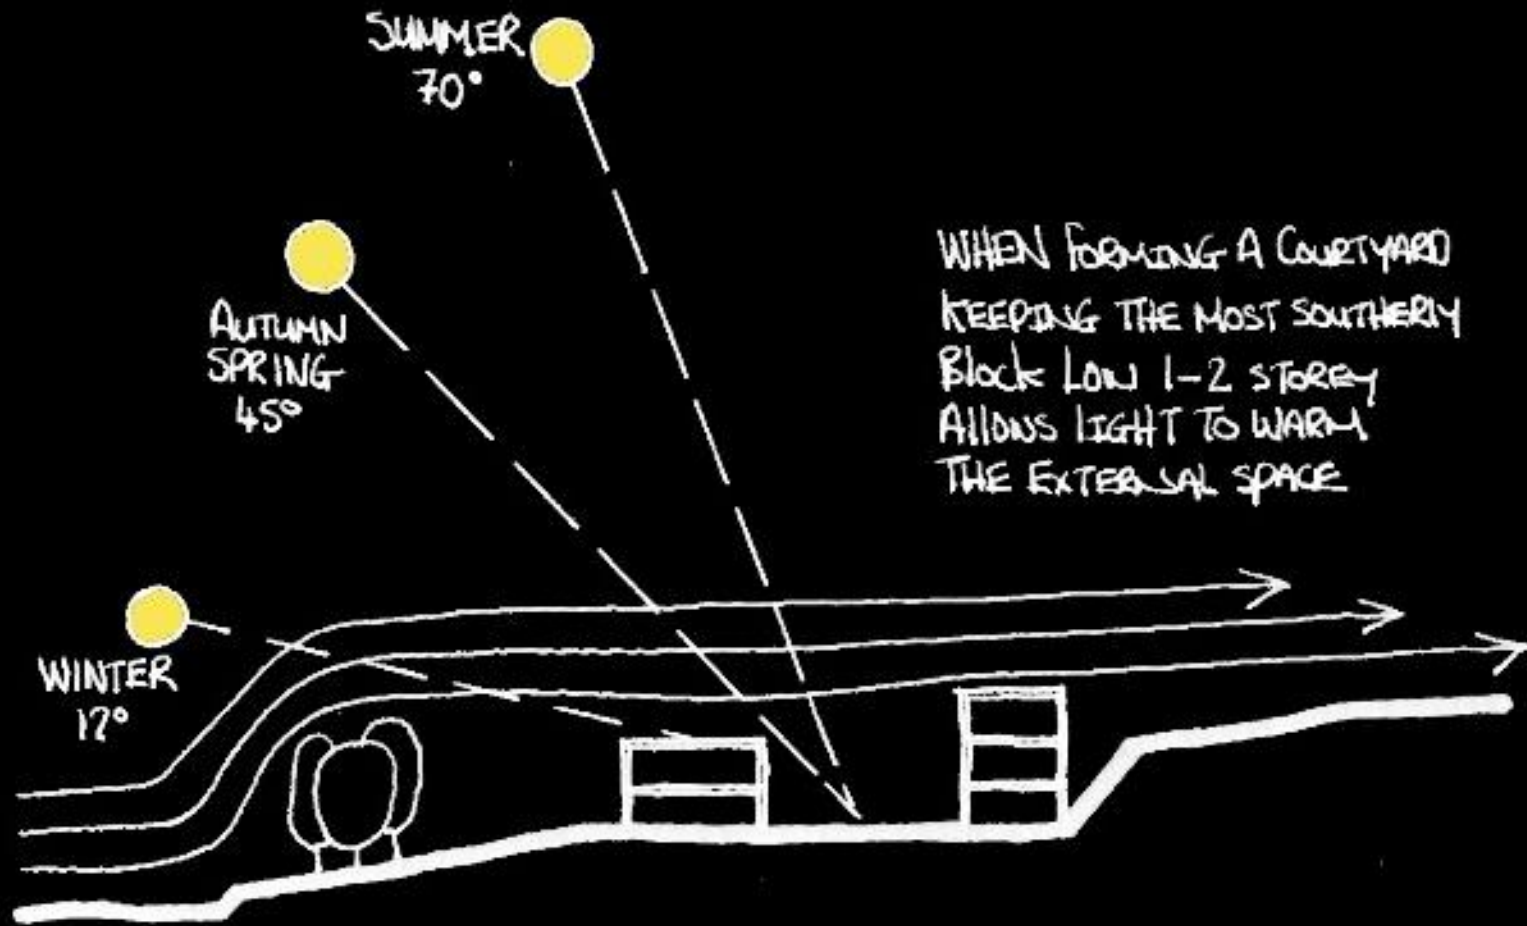

Enniskillen
Devenish College

1 Devenish Site

2 Enniskillen Town Centre

A

B

C

Devenish
Proposed Elevation

Devenish
Main Entrance

Devenish
Courtyard

Righthand Turnings Lane to be formed
Terppo Road